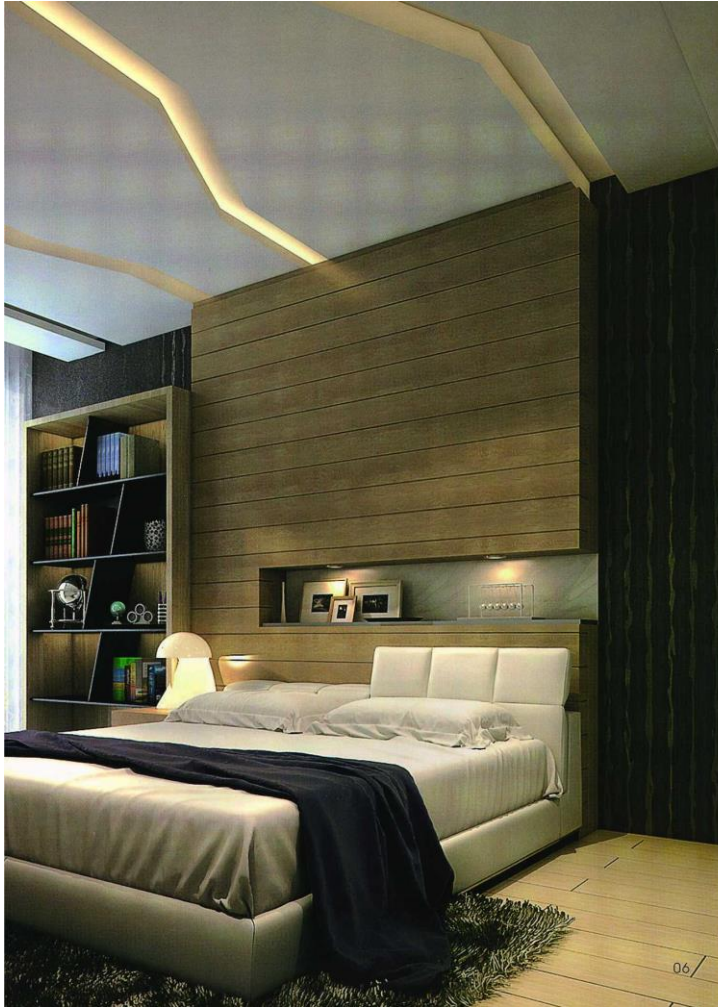

### MIRROR (1230mm x 25m)

No.	Page	Others
IPT 5000	55	N

04

SOLID / METAL

**SOLID**

(Roll - 1230mm x 50m)

Simple and gorgeous expression with various solid colors

SD991 NEW